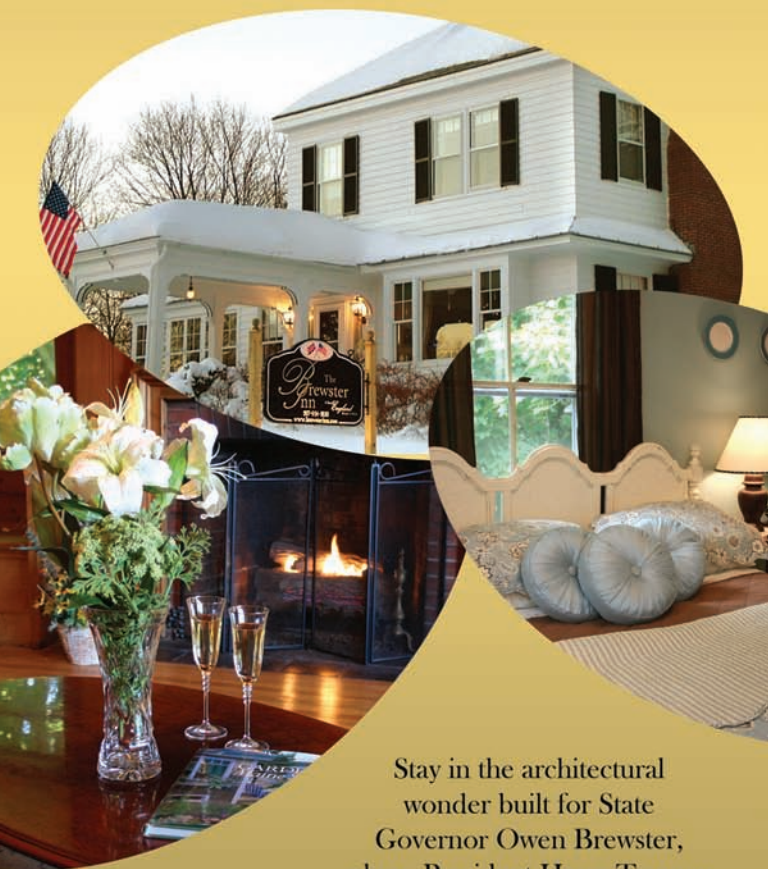

# The Brewster Inn

Located in Dexter, Maine. Gateway to Moosehead Lake and the Mount Katahdin region of Maine.

207.924.3130  
[www.brewsterinn.com](http://www.brewsterinn.com)

Stay in the architectural wonder built for State Governor Owen Brewster, where President Harry Truman once stayed.